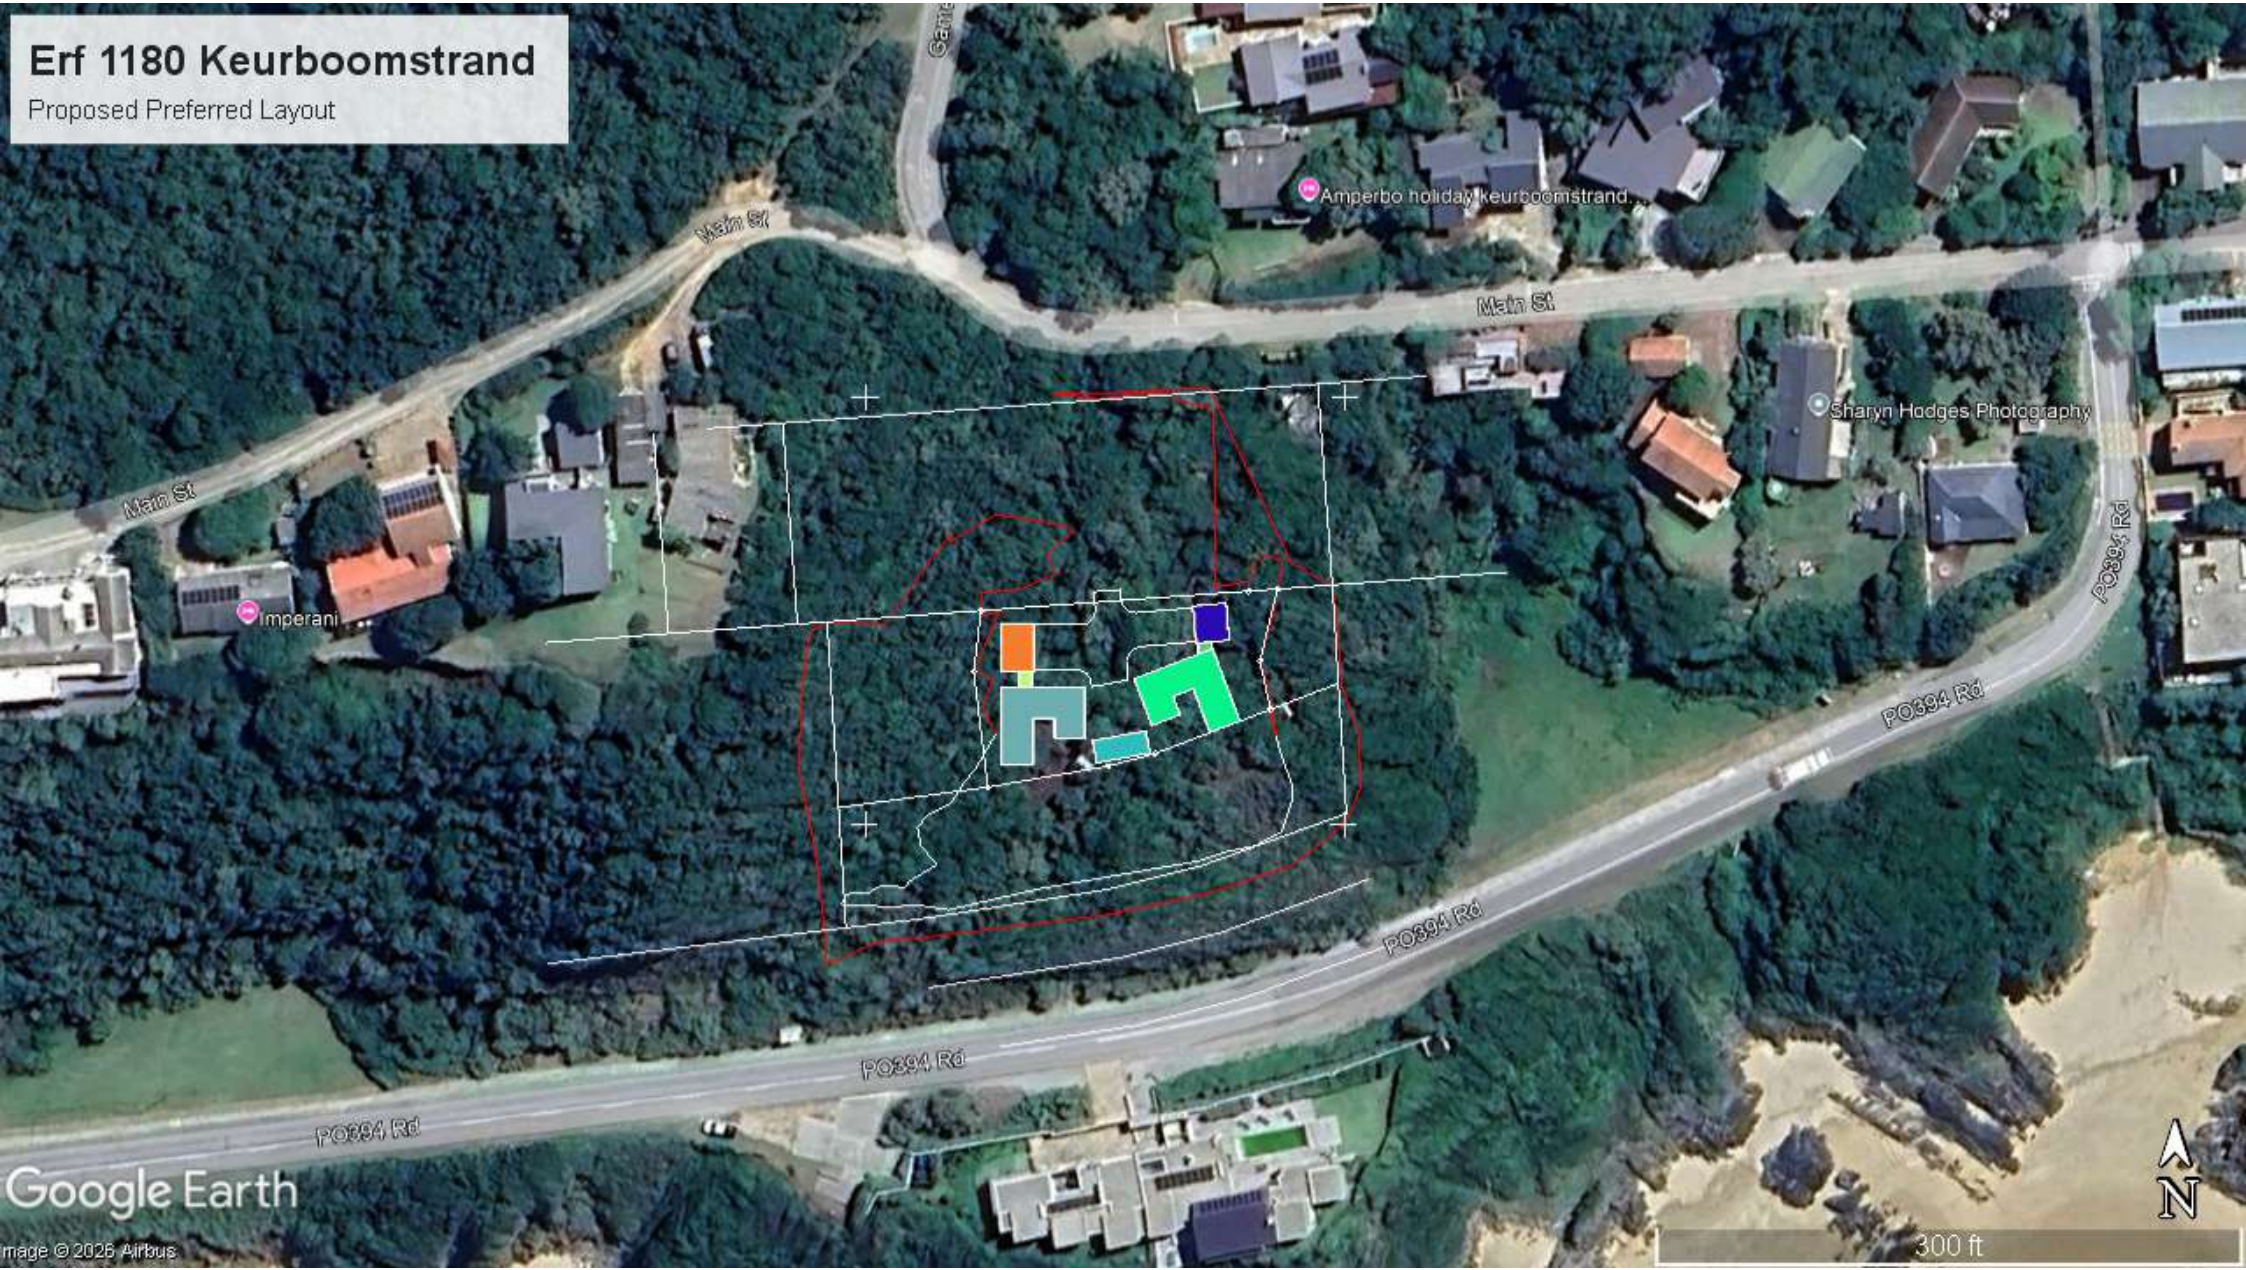

Erf 1180 Keurboomstrand

Proposed Preferred Layout

Google Earth

Image © 2025 Airbus

300 ft