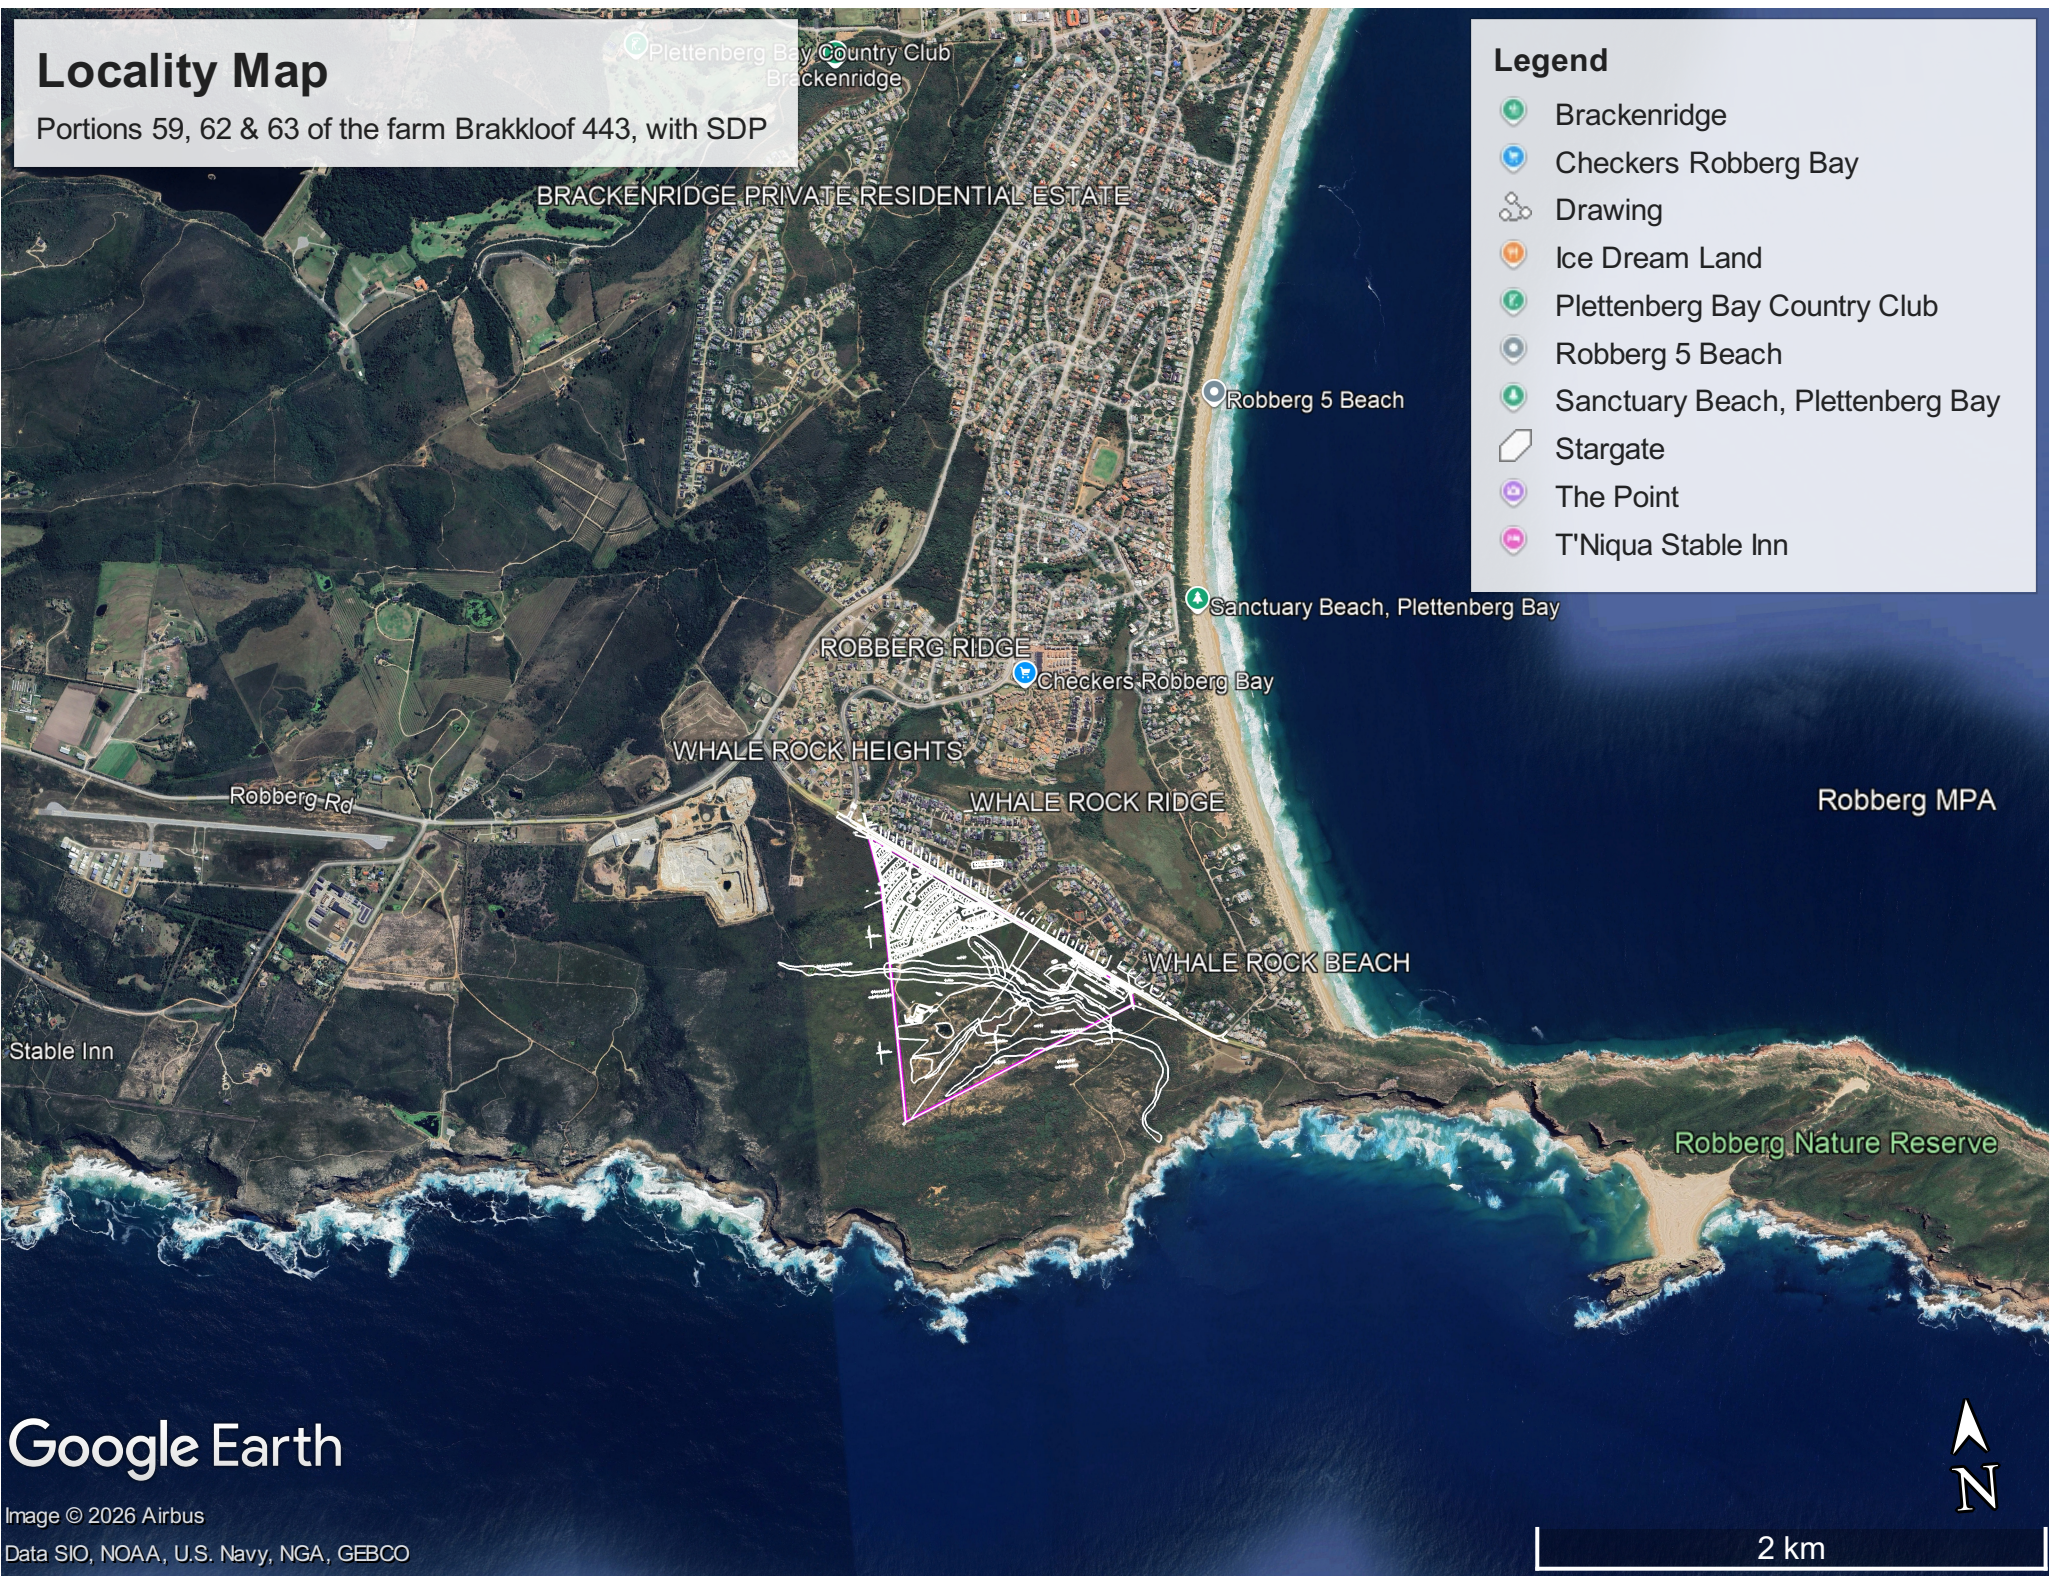

Locality Map

Portions 59, 62 & 63 of the farm Brakkloof 443, with SDP

Legend

- Brackenridge
- Checkers Robberg Bay
- Drawing
- Ice Dream Land
- Plettenberg Bay Country Club
- Robberg 5 Beach
- Sanctuary Beach, Plettenberg Bay
- Stargate
- The Point
- T'Niqua Stable Inn

Google Earth