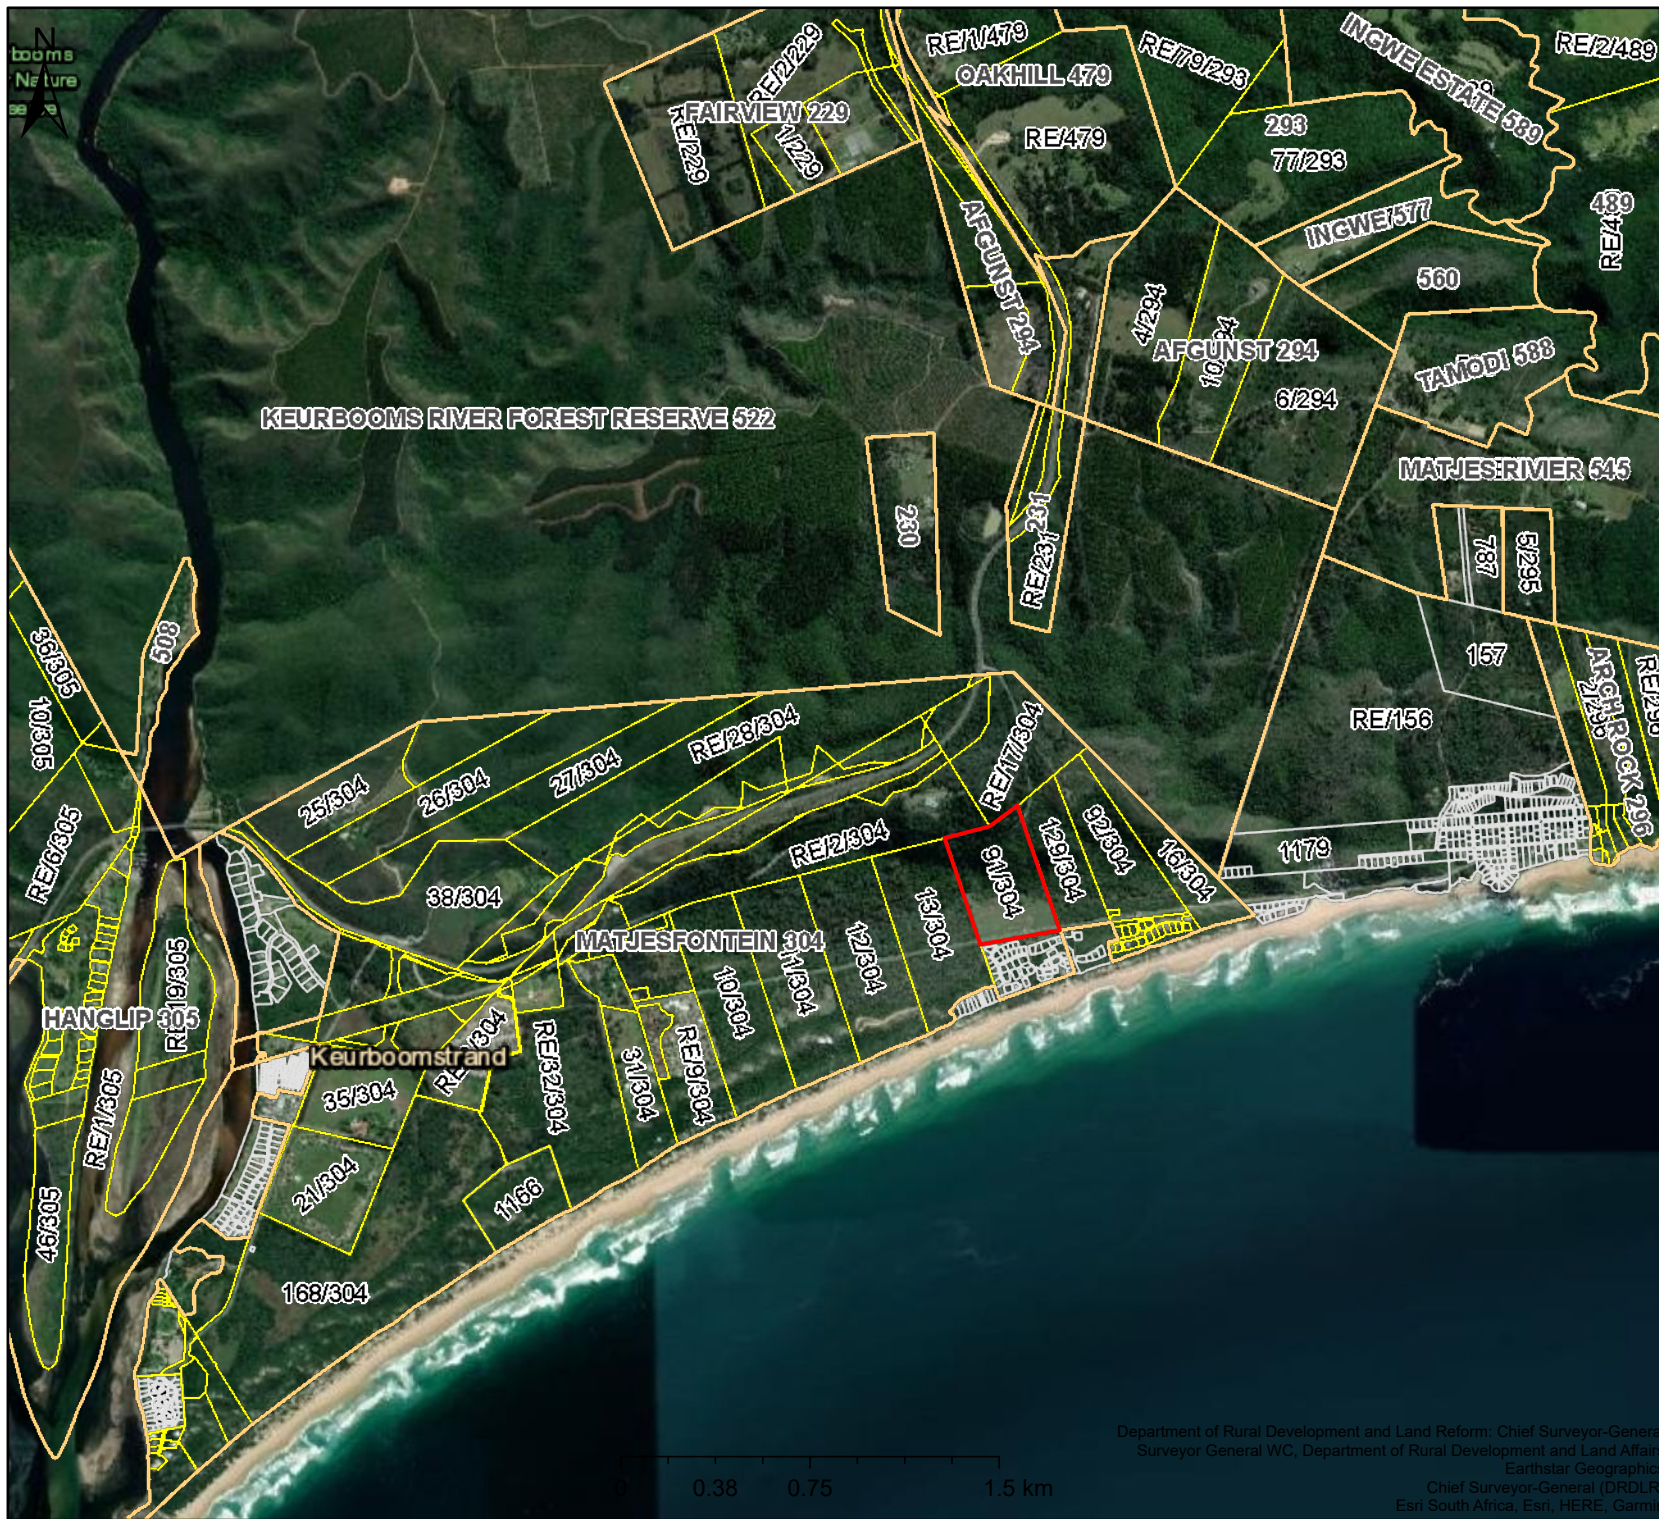

Legend

 91-304

0 625 1,250 2,500 3,750 5,000 Meters

Potion 91 of Farm 304 Matjesfontein

Legend

-  Parent Farms
-  Farm Portions
-  Erf

Map Center: Lon: 23°25'44.3"E
Lat: 34°S

Scale: 1:36 112

Date created: April 21, 2023

**Western Cape
Government**

FOR YOU

Agriculture

Potion 91 of Farm 304 Matjesfontein

Legend

-  Parent Farms
-  Farm Portions
-  Erf

Map Center: Lon: 23°26'7.1"E
Lat: 34°0'12.4"S

Scale: 1:9 028

Date created: April 21, 2023

Legend

-  Agricultural Zone I
-  Single Residential Zone I
-  General Residential Zone I
-  Business Zone II
-  Community Zone I
-  Open Space Zone I
-  Open Space Zone II
-  Open Space Zone III
-  Open Space Zone IV
-  Resort Zone
-  Transport Zone II
-  Transport Zone III
-  Utility Zone