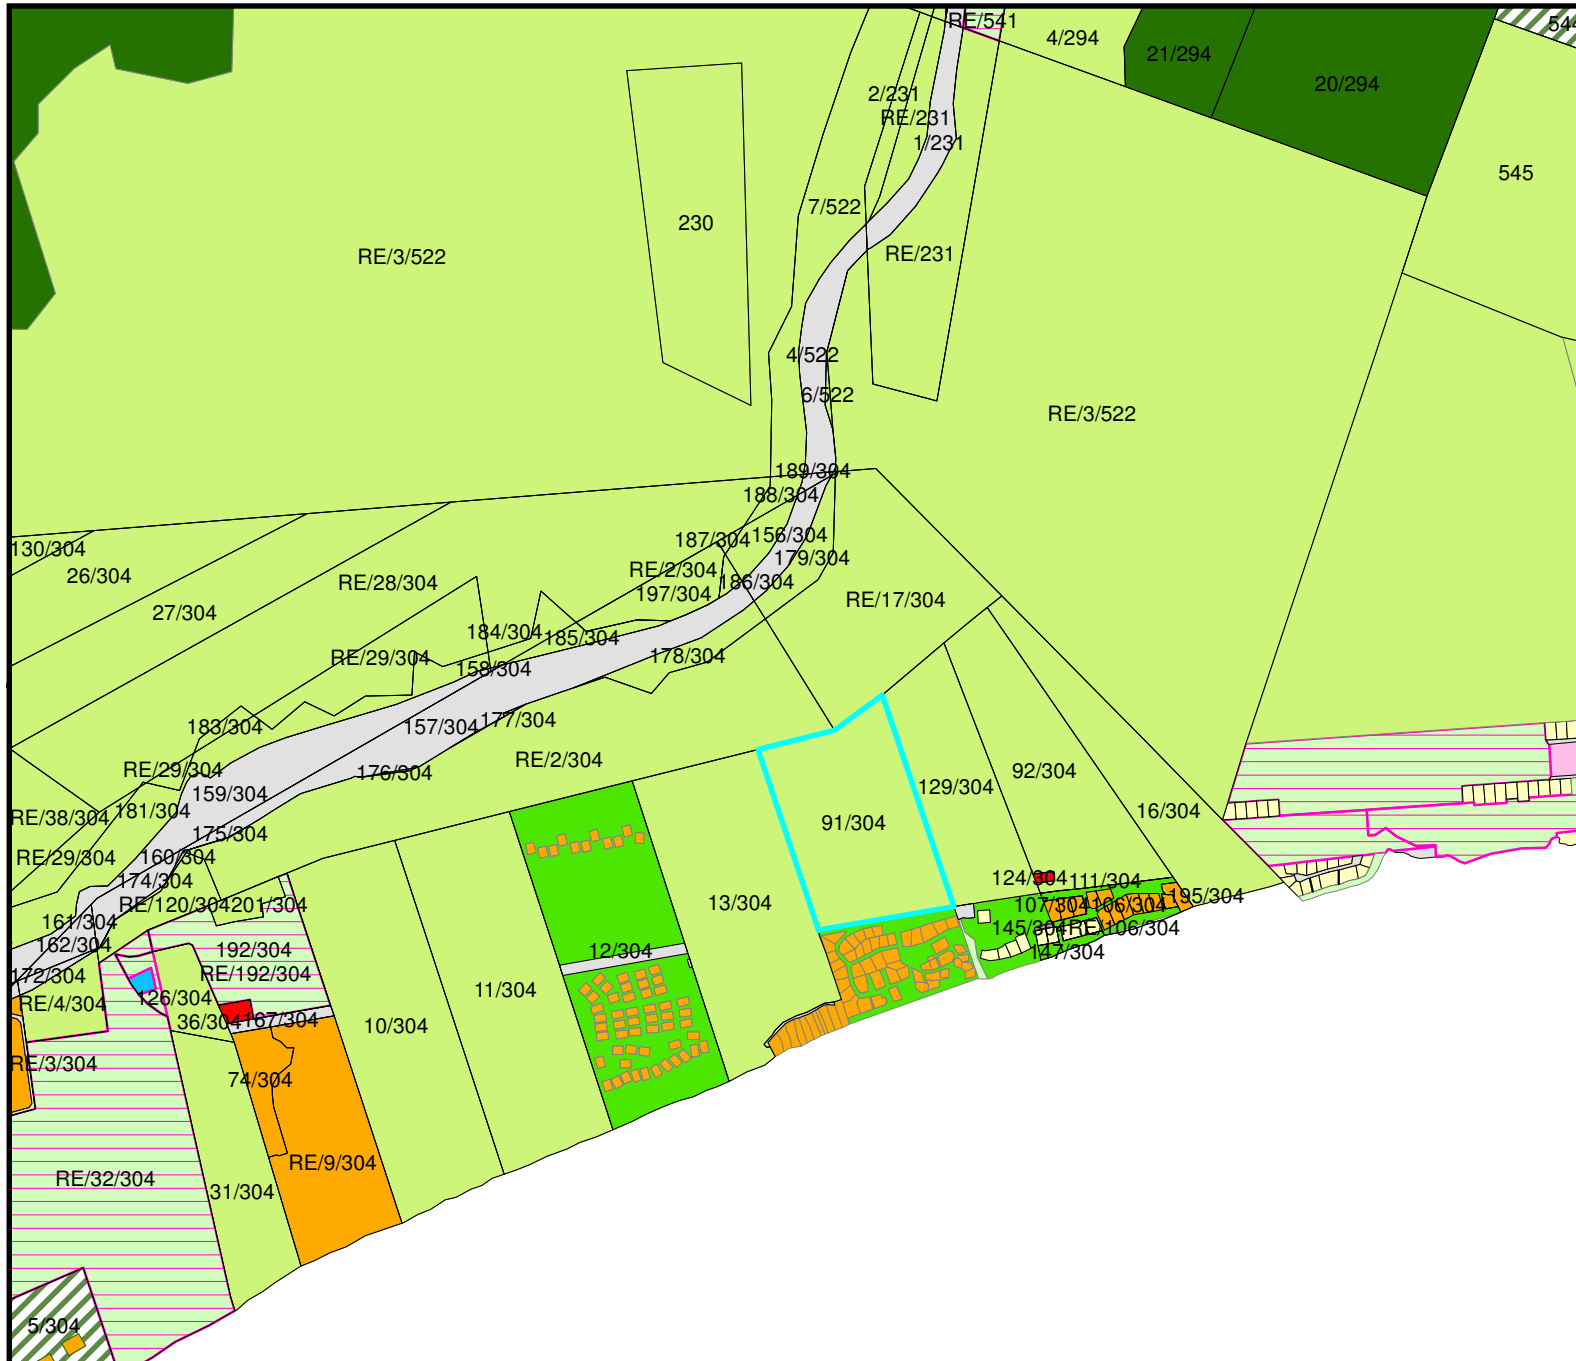

Legend

 91-304

0 625 1,250 2,500 3,750 5,000 Meters

Potion 91 of Farm 304 Matjesfontein

Legend

-  Parent Farms
-  Farm Portions
-  Erf

Map Center: Lon: 23°25'44.3"E
Lat: 34°S

Scale: 1:36 112

Date created: April 21, 2023

**Western Cape
Government**

FOR YOU

Agriculture

Potion 91 of Farm 304 Matjesfontein

Legend

-  Parent Farms
-  Farm Portions
-  Erf

Map Center: Lon: 23°26'7.1"E
Lat: 34°0'12.4"S

Scale: 1:9 028

Date created: April 21, 2023

Legend

-  Agricultural Zone I
-  Single Residential Zone I
-  General Residential Zone I
-  Business Zone II
-  Community Zone I
-  Open Space Zone I
-  Open Space Zone II
-  Open Space Zone III
-  Open Space Zone IV
-  Resort Zone
-  Transport Zone II
-  Transport Zone III
-  Utility Zone