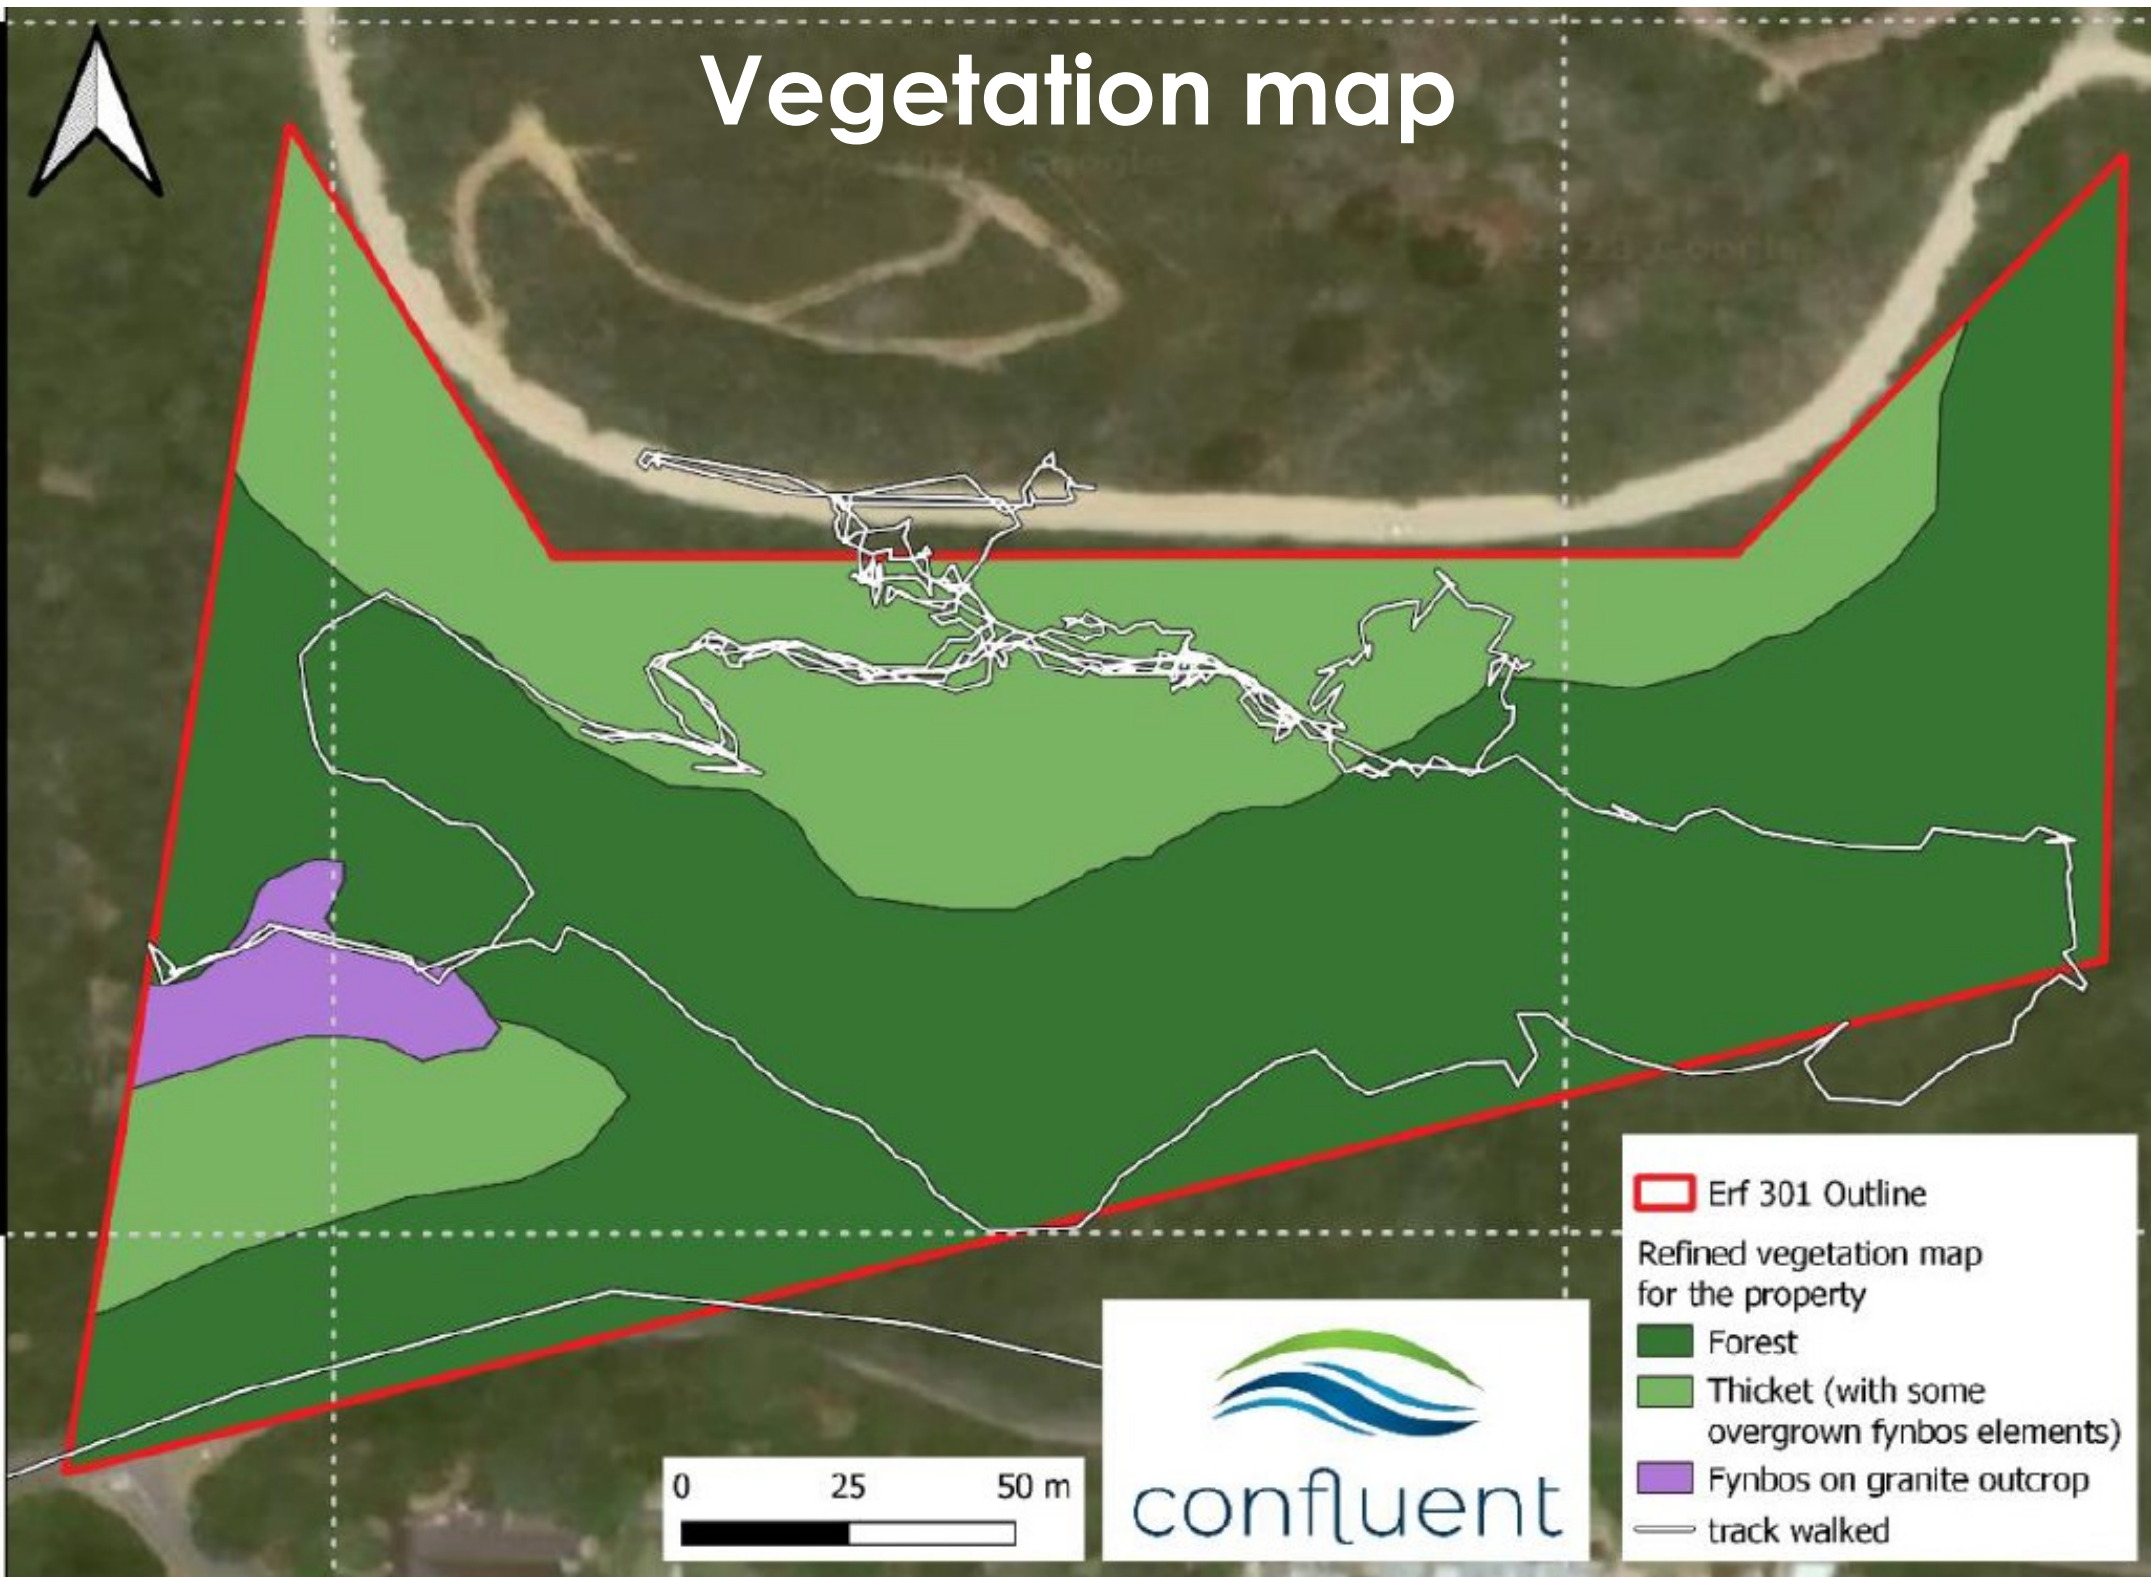

Vegetation map

 Erf 301 Outline

Refined vegetation map
for the property

 Forest

 Thicket (with some
overgrown fynbos elements)

 Fynbos on granite outcrop

 track walked

0 25 50 m

Site Ecological Importance (SEI)

Site Ecological Importance
High

22.59

Fauna Site Ecological Importance (SEI)

Legend

- Property
- Non-perennial stream
- Fauna SEI
- High

-33.99