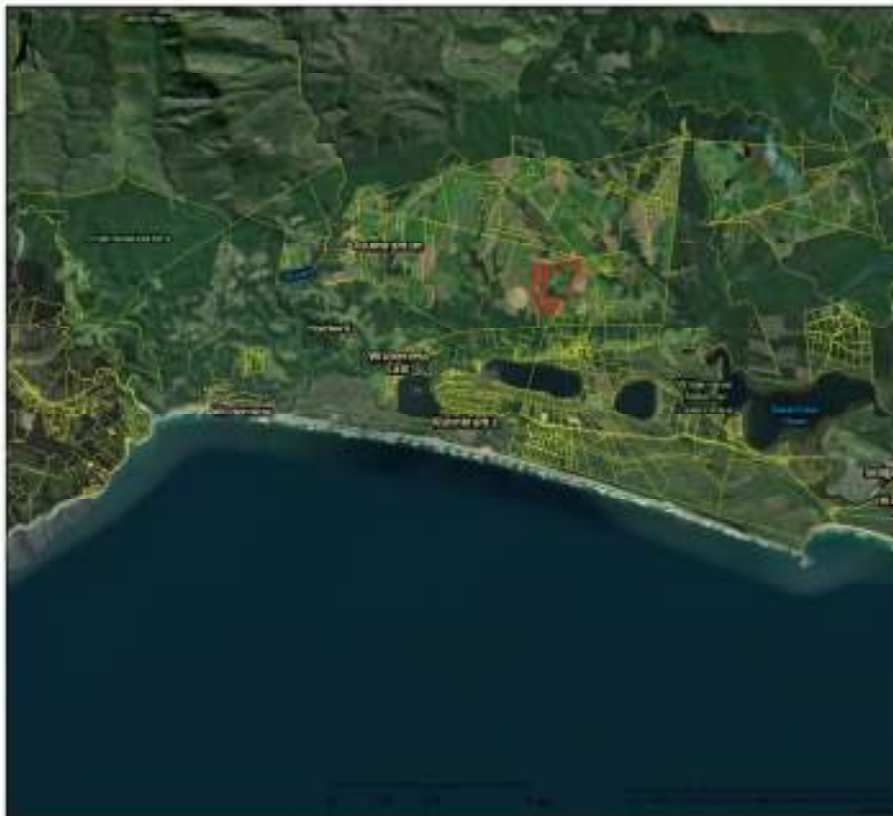

**Locality Map**

**Legend**  
 Farm Portions

Scale: 1:38 112  
 Date created: April 11, 2018

**Locality Map**

**Legend**  
 Farm Portions

Scale: 1:144 448  
 Date created: April 11, 2018